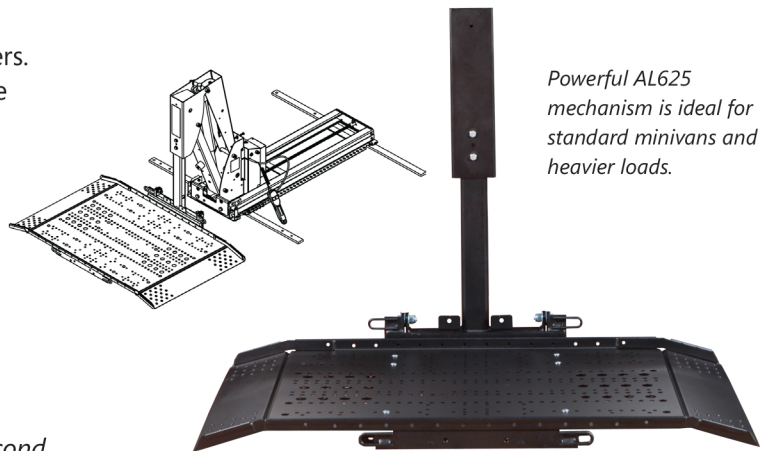

# Hybrid Van Lifts AL625 / AL625HD

## Ideal for Full-size and Mini Vans

Ideal for minivans and full-size vans, the AL625's universal design accommodates virtually all power chairs and scooters. Easy one-button loading works for those unable to operate a boom lift. Available in 350 lbs. and heavy-duty 400 lbs. capacities.

## Features & Benefits

- Accommodates virtually all scooters and power chairs
- No scooter or chair modifications required.
- Drive on/Drive off dual entry platform
- Easy one-button operation
- No drilling required on most applications
- Connects to existing third row seat hardware, saves second row seating

Powerful AL625 mechanism is ideal for standard minivans and heavier loads.

**AL625 HD model with heavy-duty 400 lbs. capacity**

Specifications	AL625 Hybrid Van Lift	AL625HD Hybrid Van Lift
Accommodates	Power Chairs & Scooters	Power Chairs & Scooters
Lifting Capacity	350 lbs. (160 kg)	400 lbs. (181 kg)
Installed Weight	170 lbs. (77 kg)	173 lbs. (78.5 kg)
Platform Size	26.5" x 44"	26.5" x 44"
Securement	Manual Straps	Manual Straps
Options	Self-tensioning straps, battery pack, wireless remotes	Self-tensioning straps, battery pack, wireless remotes
Warranty	3-year transferable	3-year transferable