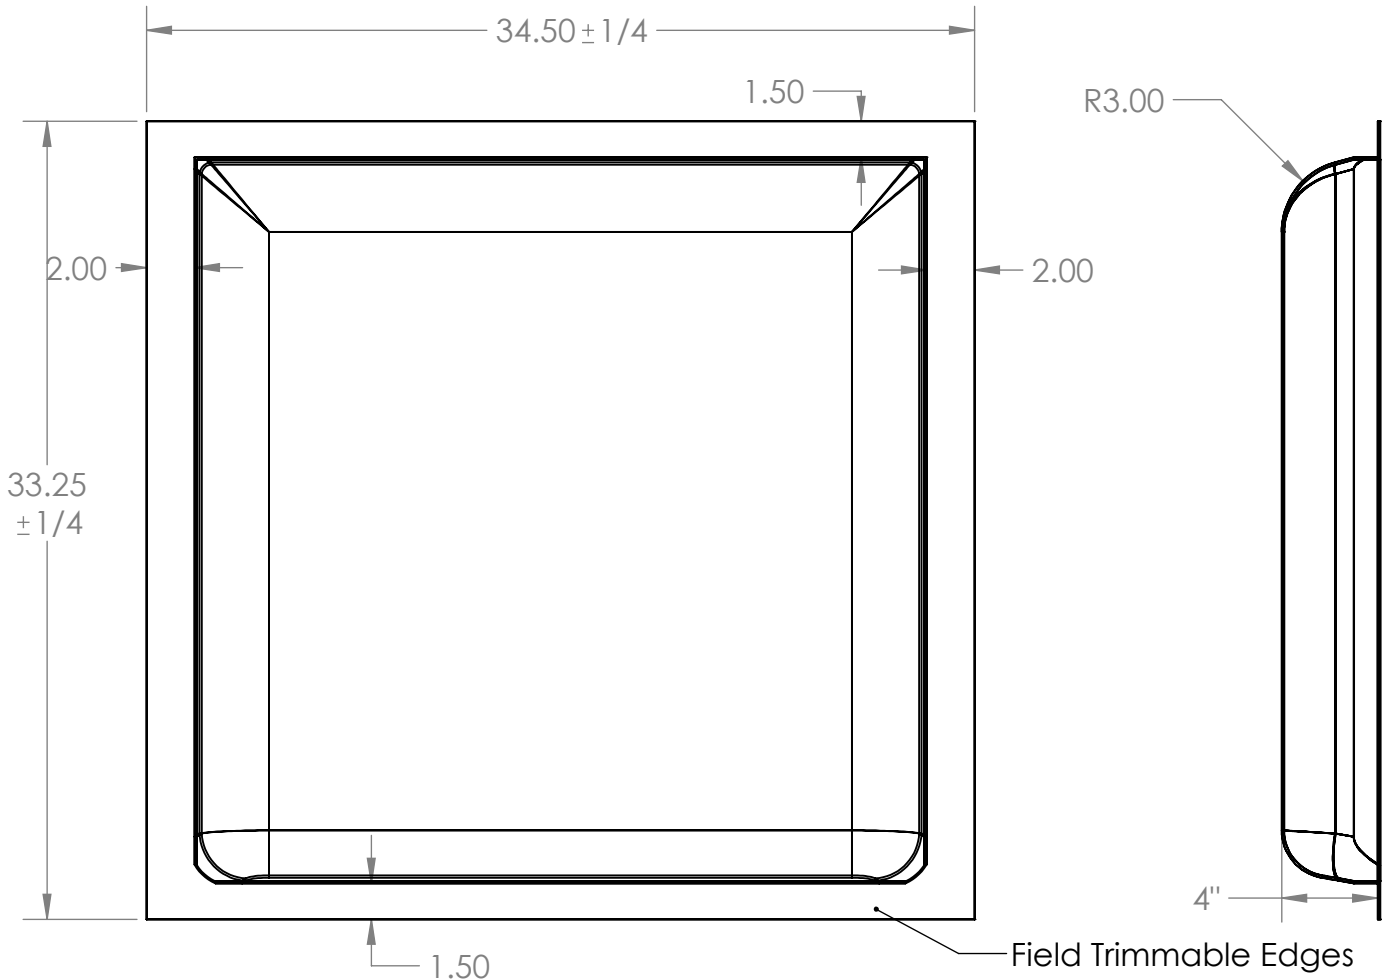

	NAME	DATE
DRAWN	KSB	11-16-15
CHECKED		
ENG APPR.		
MFG APPR.		
Q.A.		

COMMENTS:

AmeriGlide

SIZE A	DWG. NO. 3" Door Baffle	REV. -
SCALE: 1:8	WEIGHT:	SHEET 1 OF 2

4" DOOR BAFFLE

Tamper resistant wood screws provided for securing baffles to doors.

	NAME	DATE
DRAWN	KSB	11-16-15
CHECKED		
ENG APPR.		
MFG APPR.		
Q.A.		

COMMENTS:

AmeriGlide

SIZE A	DWG. NO. 4" Door Baffle	REV. -
SCALE: 1:8	WEIGHT:	SHEET 2 OF 2

PROPRIETARY AND CONFIDENTIAL
THE INFORMATION CONTAINED IN THIS DRAWING IS THE SOLE PROPERTY OF AMERIGLIDE, INC. ANY REPRODUCTION IN PART OR AS A WHOLE WITHOUT THE WRITTEN PERMISSION OF AMERIGLIDE, INC. IS PROHIBITED.