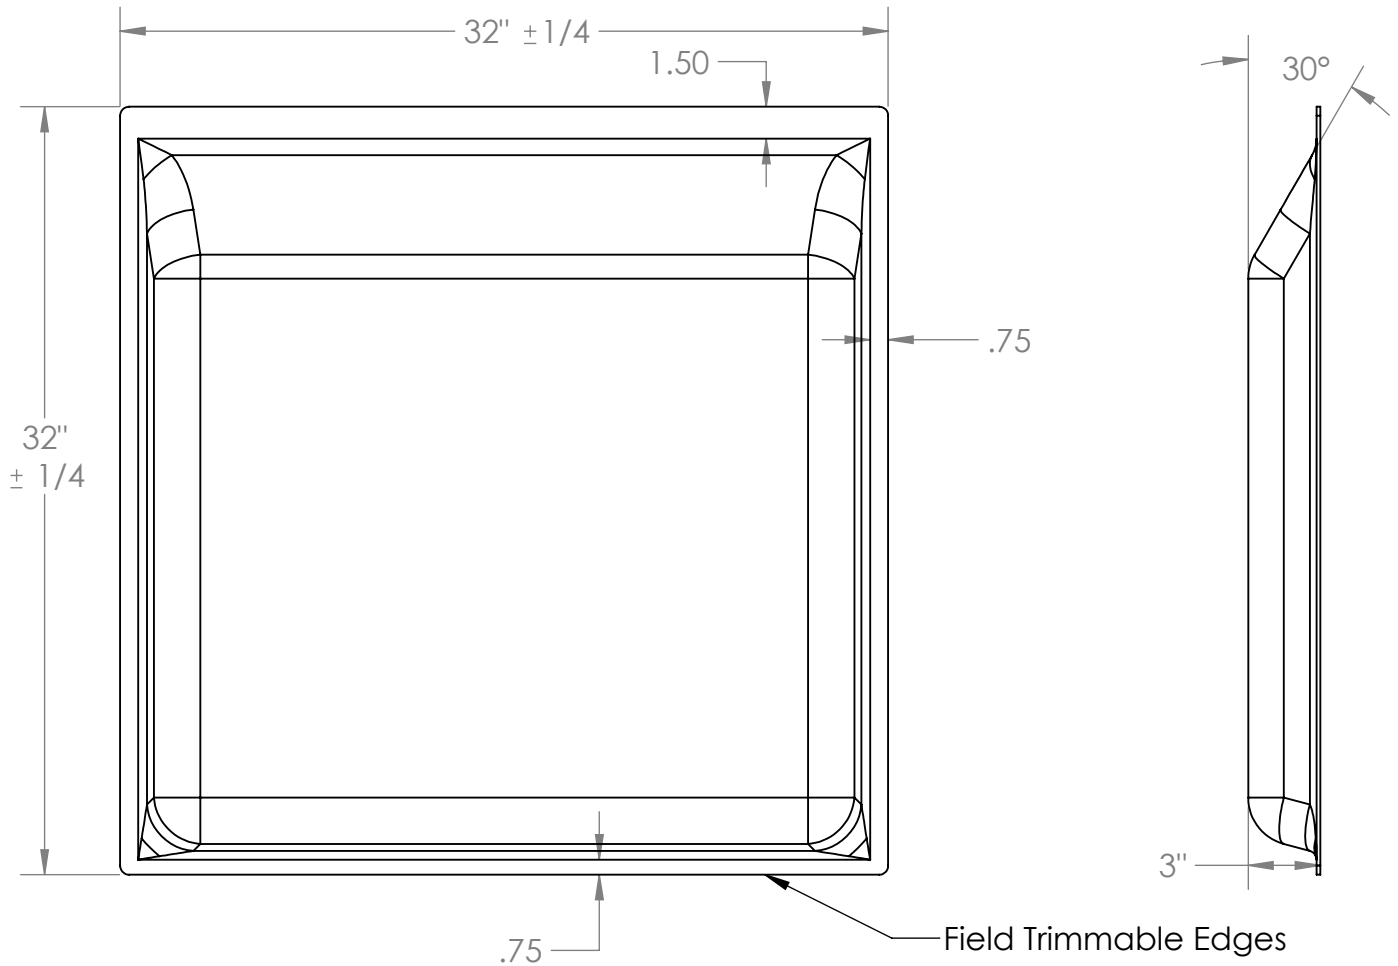

3" DOOR BAFFLE

Tamper resistant wood screws provided for securing baffles to doors.

PROPRIETARY AND CONFIDENTIAL

THE INFORMATION CONTAINED IN THIS DRAWING IS THE SOLE PROPERTY OF AMERIGLIDE, INC. ANY REPRODUCTION IN PART OR AS A WHOLE WITHOUT THE WRITTEN PERMISSION OF AMERIGLIDE, INC. IS PROHIBITED.

	NAME	DATE
DRAWN	KSB	11-16-15
CHECKED		
ENG APPR.		
MFG APPR.		
Q.A.		

COMMENTS:

AmeriGlide

SIZE A	DWG. NO. 3" Door Baffle	REV. -
SCALE: 1:8	WEIGHT:	SHEET 1 OF 2

4" DOOR BAFFLE

Tamper resistant wood screws provided for securing baffles to doors.

	NAME	DATE
DRAWN	KSB	11-16-15
CHECKED		
ENG APPR.		
MFG APPR.		
Q.A.		

COMMENTS:

AmeriGlide

SIZE A	DWG. NO. 4" Door Baffle	REV. -
SCALE: 1:8	WEIGHT:	SHEET 2 OF 2

PROPRIETARY AND CONFIDENTIAL
THE INFORMATION CONTAINED IN THIS DRAWING IS THE SOLE PROPERTY OF AMERIGLIDE, INC. ANY REPRODUCTION IN PART OR AS A WHOLE WITHOUT THE WRITTEN PERMISSION OF AMERIGLIDE, INC. IS PROHIBITED.